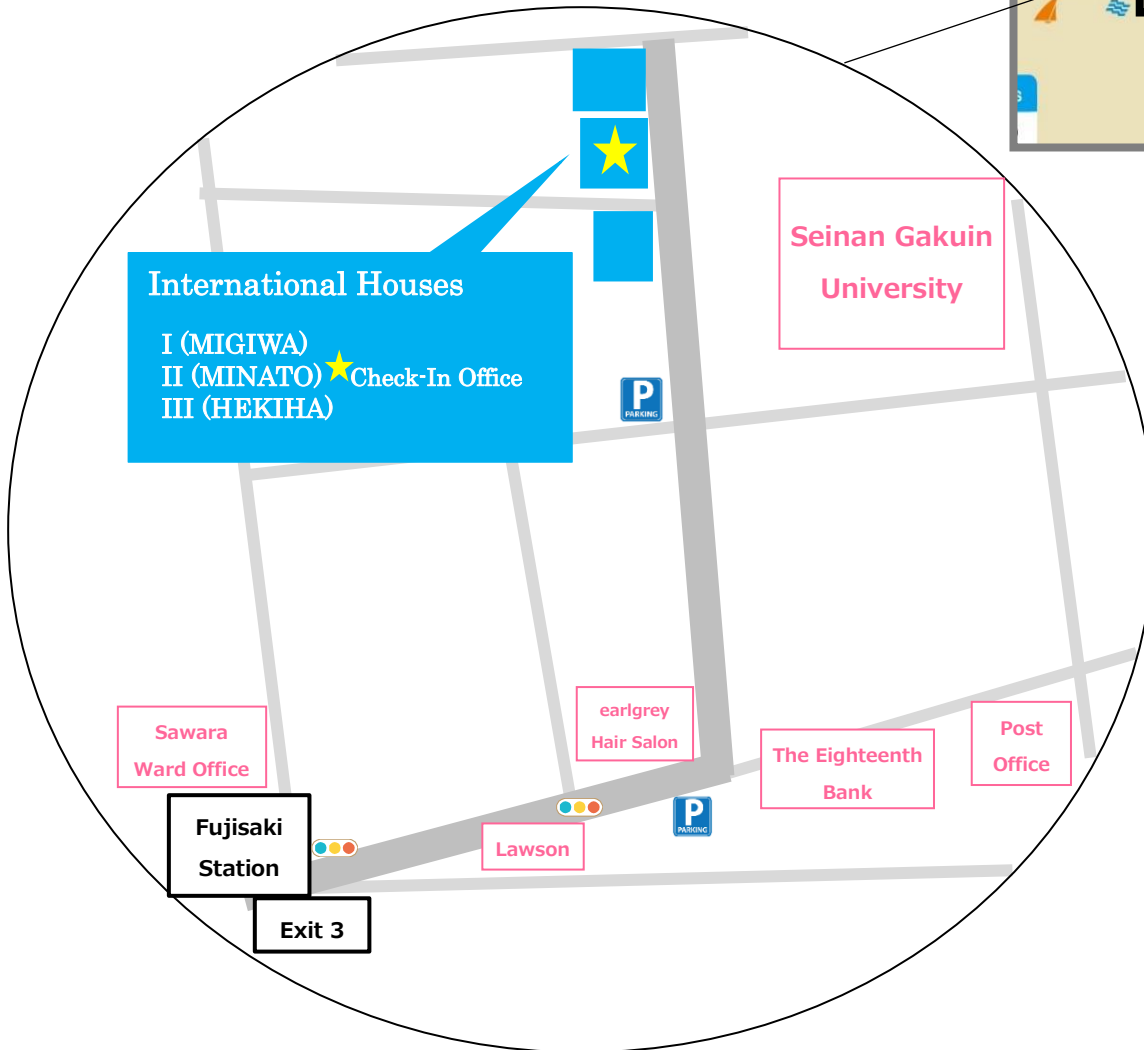

I-Houses Access Map

Check-In Office: **International House II (MINATO)**

1-15-1, Momochi, Sawara-ku, Fukuoka

Tel: +81-(0)92-823-3690

By Subway:

By Taxi: