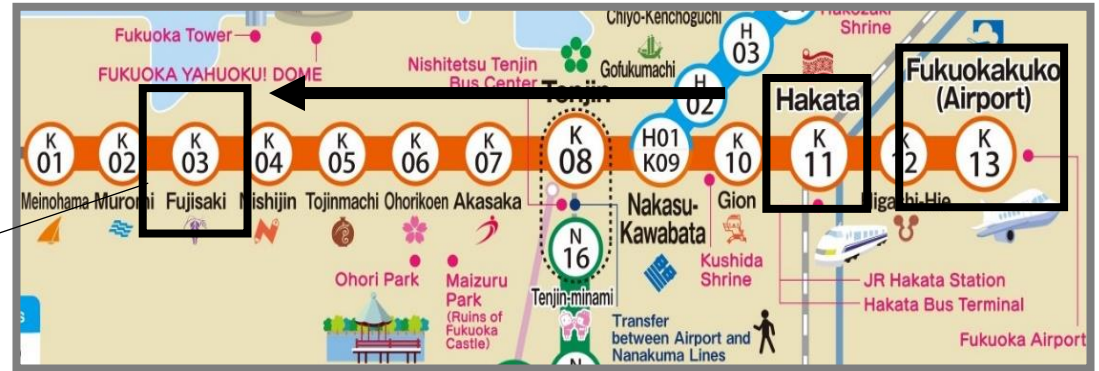

I-Houses Access Map

Check-In Office: **International House II (MINATO)**

1-15-1, Momochi, Sawara-ku, Fukuoka

Tel: +81-(0)92-823-3690

By Subway:

By Taxi: