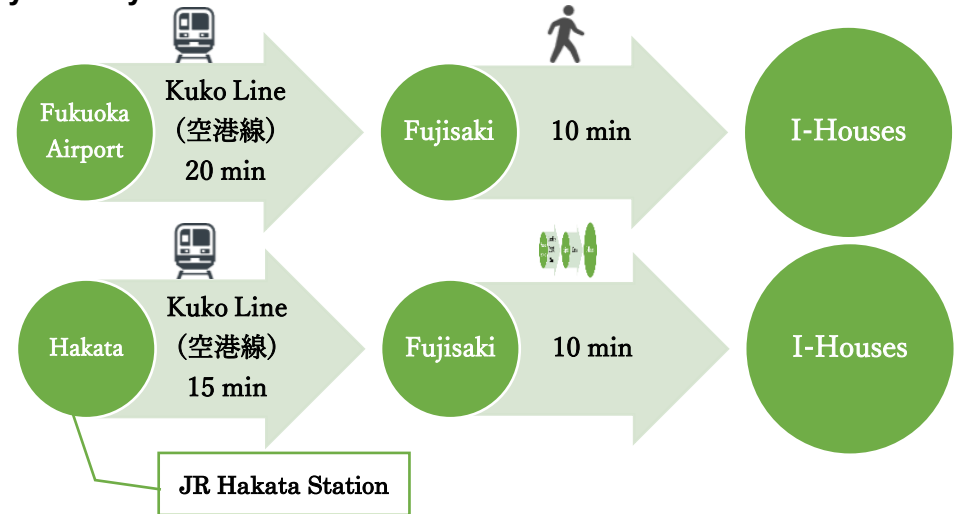

I-Houses Access Map

Check-In Office: **International House II (MINATO)**

1-15-1, Momochi, Sawara-ku, Fukuoka

Tel: +81-(0)92-823-3690

By Subway:

By Taxi: