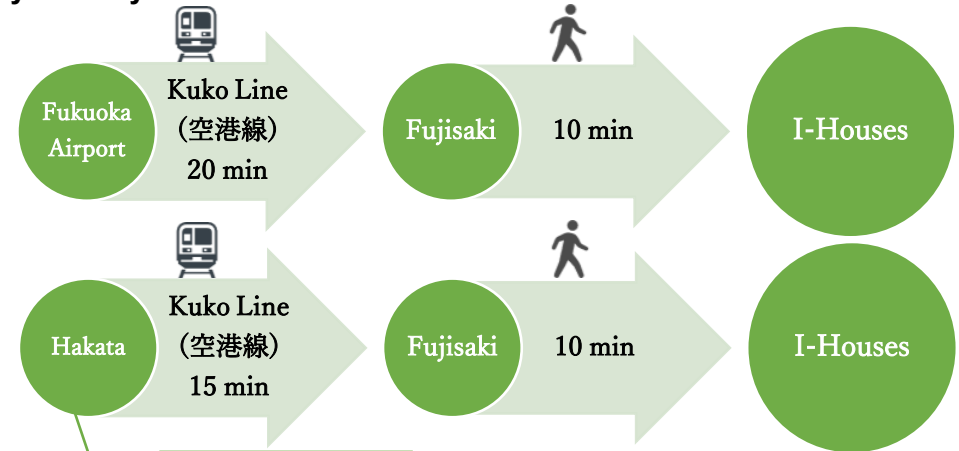

I-Houses Access Map

Check-In Office:

International House II (Minato)

1-15-1, Momochi, Sawara-ku, Fukuoka

Tel: +81-(0)92-823-3690

By Subway:

By Taxi: