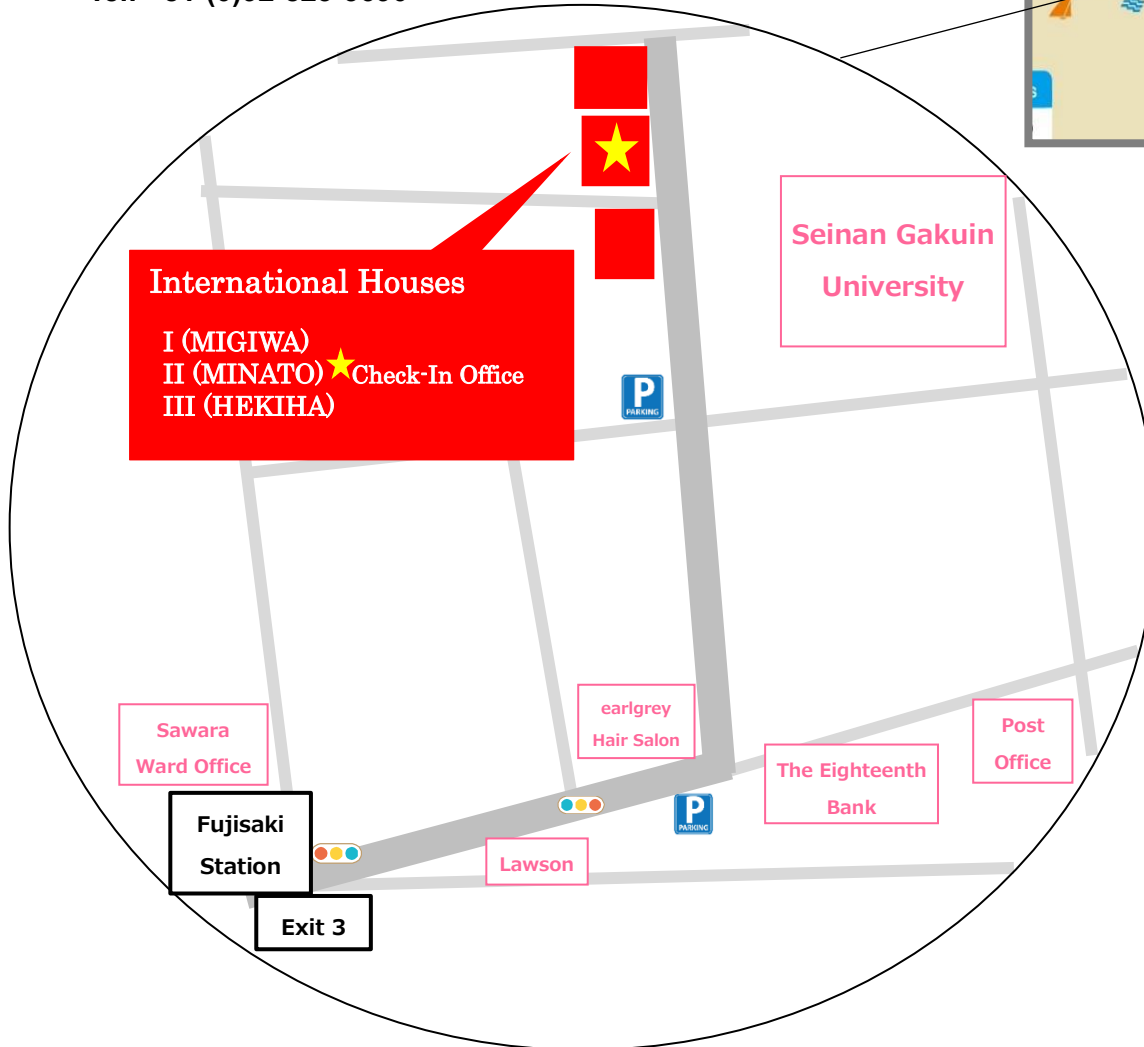

I-Houses Access Map

Check-In Office:

International House II (Minato)

1-15-1, Momochi, Sawara-ku, Fukuoka

Tel: +81-(0)92-823-3690

By Subway:

By Taxi: