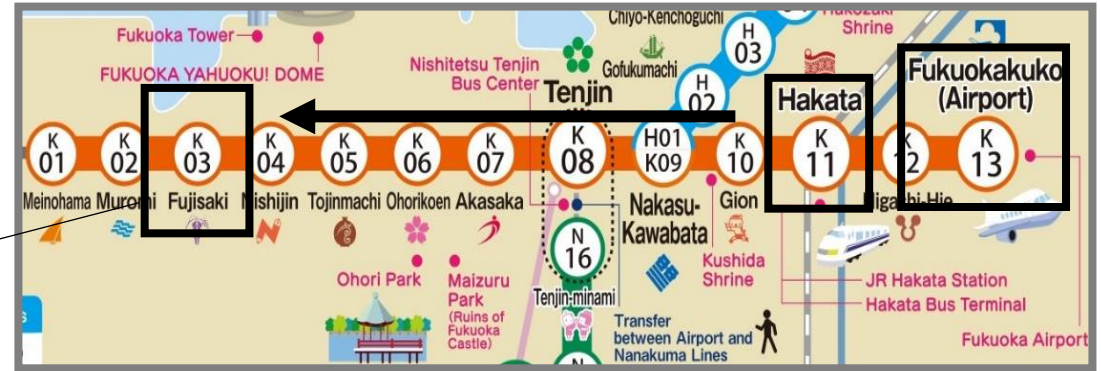

I-Houses Access Map

Check-In Office:

International House II (Minato)

1-15-1, Momochi, Sawara-ku, Fukuoka

Tel: +81-(0)92-823-3690

By Subway:

By Taxi: